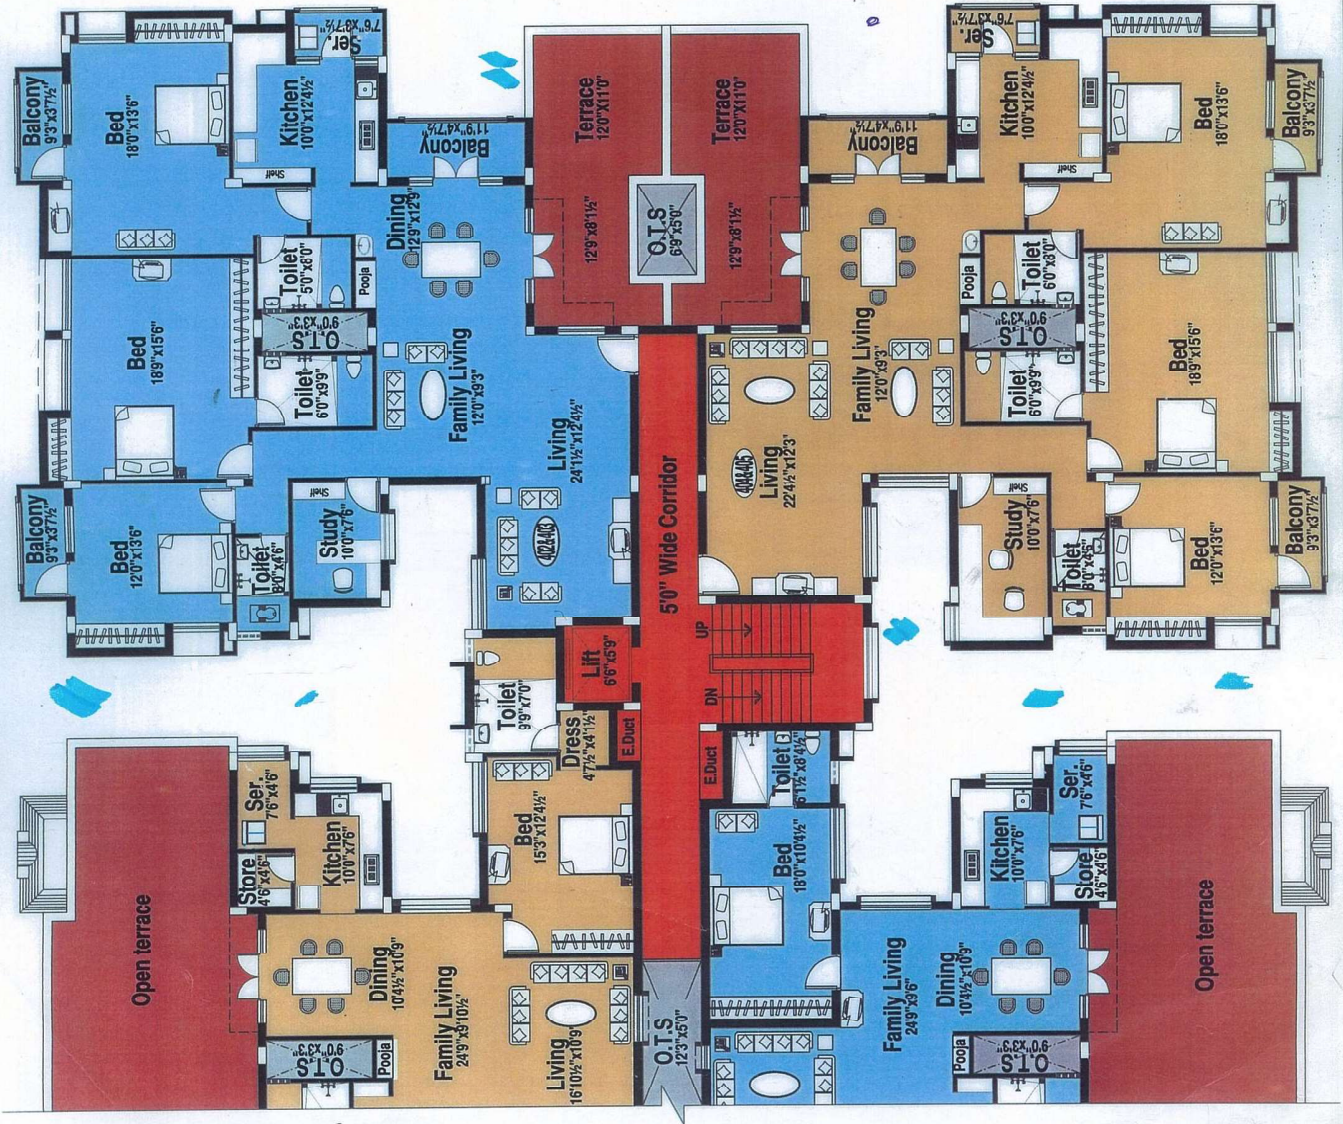

FLAT NOS.

402 & 403

2670+280 OT SFT

404 & 405

2665+280 OT SFT

TITLE :

ETOPIA-I

BLOCK - 4B

FOURTH FLOOR PLAN

Dining  
129'x129'

KEY PLAN

Handwritten signature or initials.